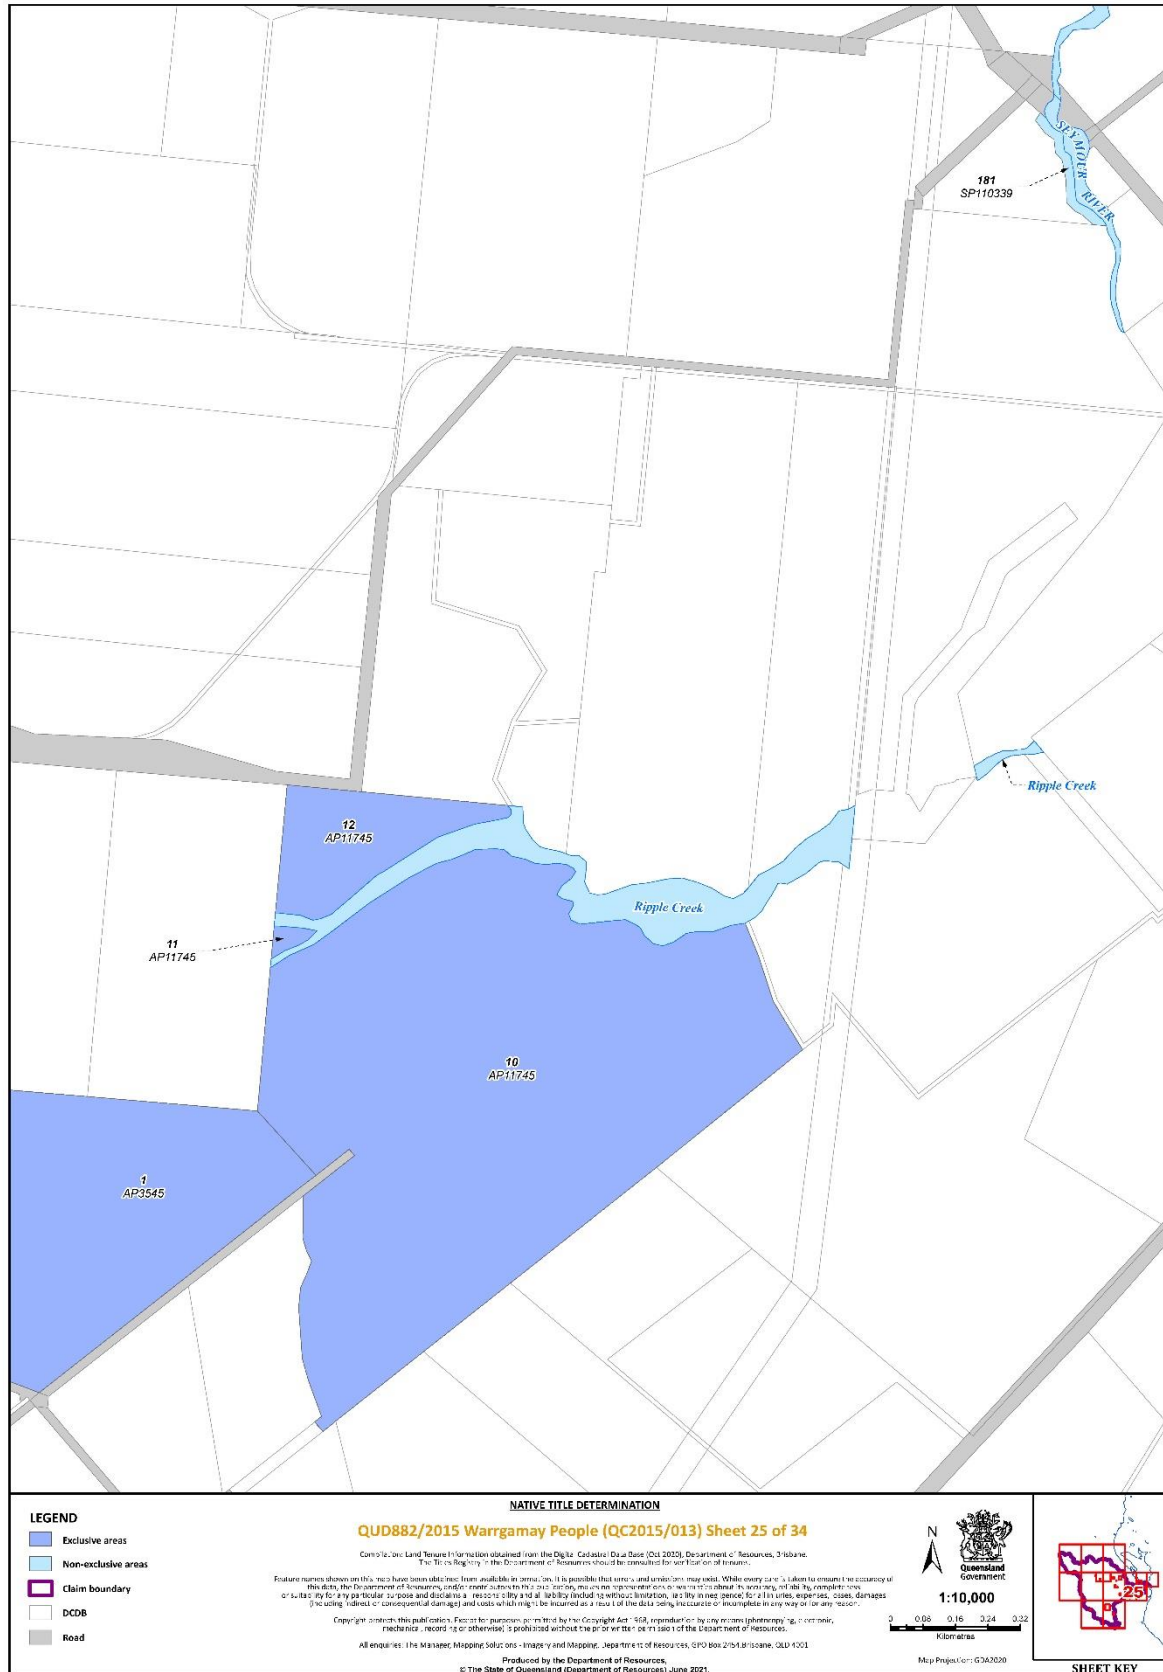

Schedule 6 – Map of Determination Area

Document Path: \\C:\CLAM\QUD882_013\Warrgamay People\NativeTitleDetermination_Map\QUD882_013\Warrgamay People_AP11571_Determination_Map\shd\shd

D:\resources\Public\NATIVE TITLE\QUD882_013\Warrgamay People\DCDB\Map\DCDB\QUD882_013\Warrgamay People_A4P_Determination_Map\shd\shd.dwg

Document Path: \\C:\CLAM\QUD\QUD882_013_Warrgamay People\QUD882_013_Warrgamay People_A4P_Determination_Map\shd\shd.dwg