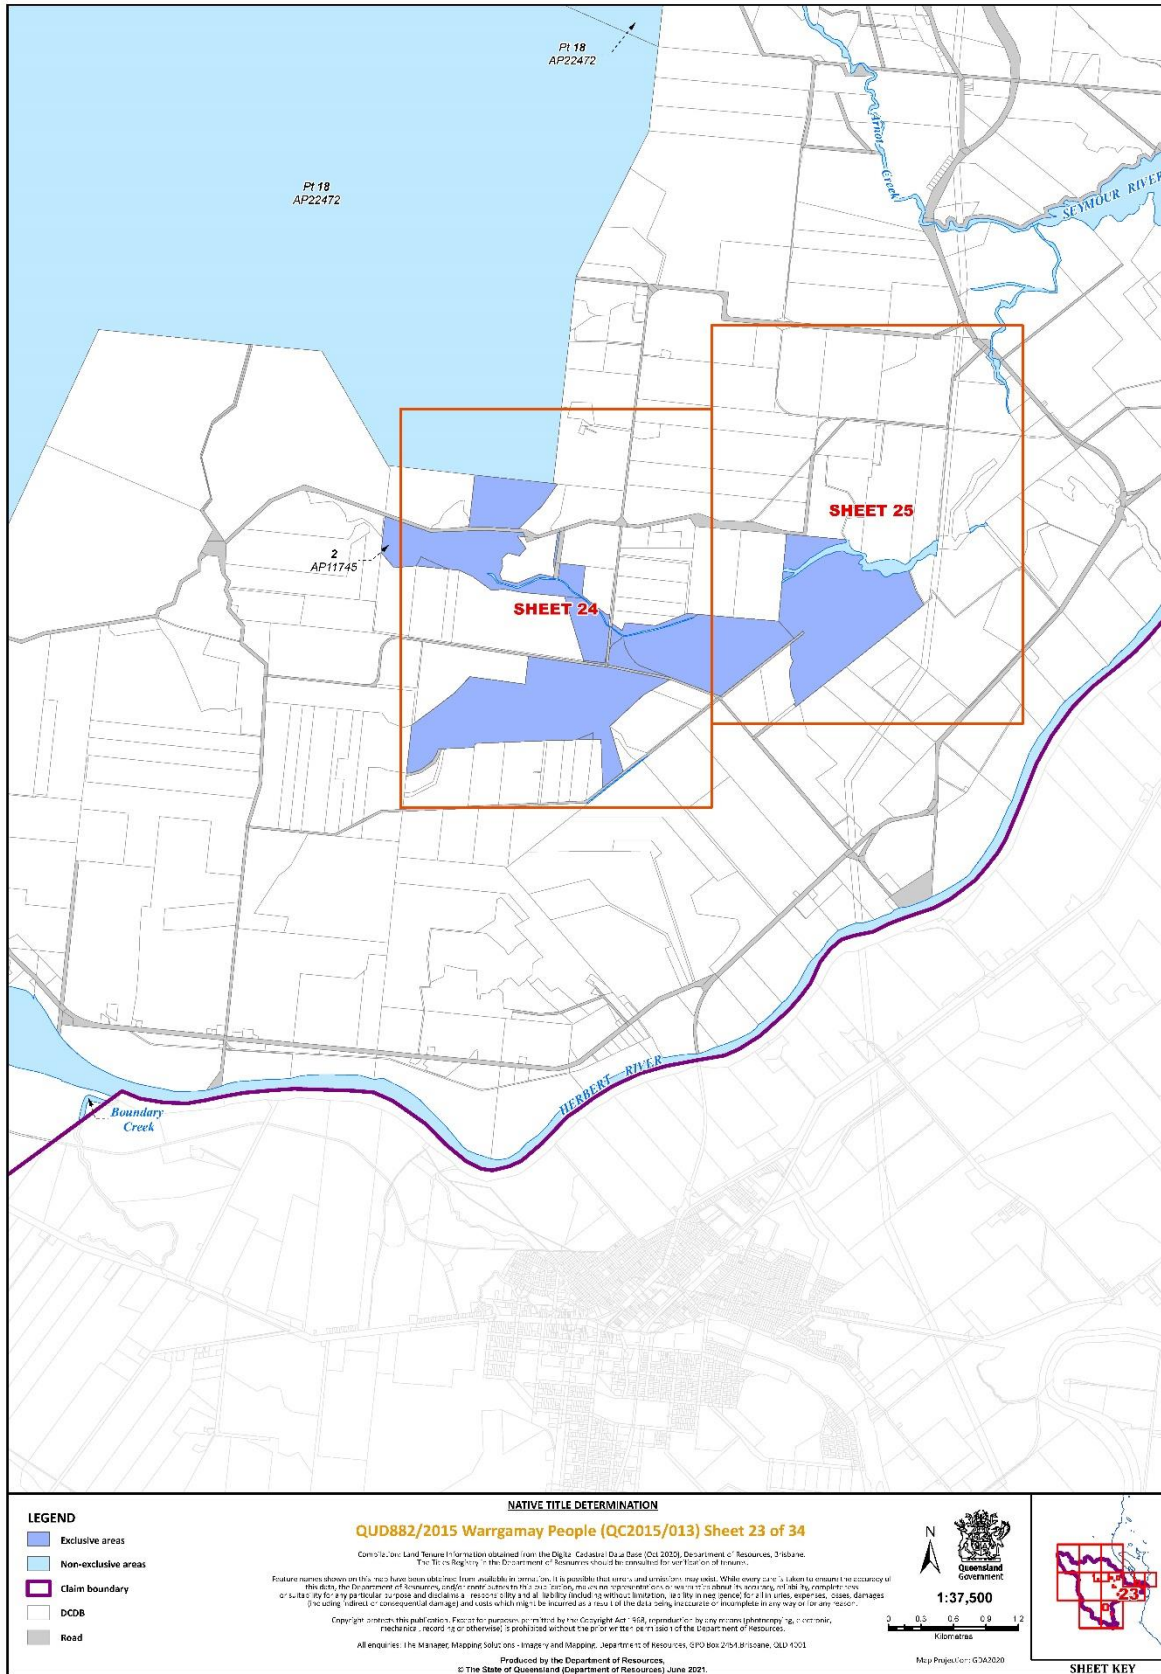

Schedule 6 – Map of Determination Area

Document Path: \\C:\CLAM\QUD882_013\Warrgamay People\NativeTitleDetermination_Map\QUD882_013\Warrgamay People_AP11571_Determination_Map\shd\shd

D:\resources\Public\NATIVE TITLE\QUD882_013\Warrgamay People\DCDB\Map\DCDB\QUD882_013\Warrgamay People_A4P_Determination_Map\shd\shd.dwg

Document Path: \\C:\CLAM\QUD\QUD882_013_Warrgamay People\QUD882_013_Warrgamay People_A4P_Determination_Map\shd\shd.dwg