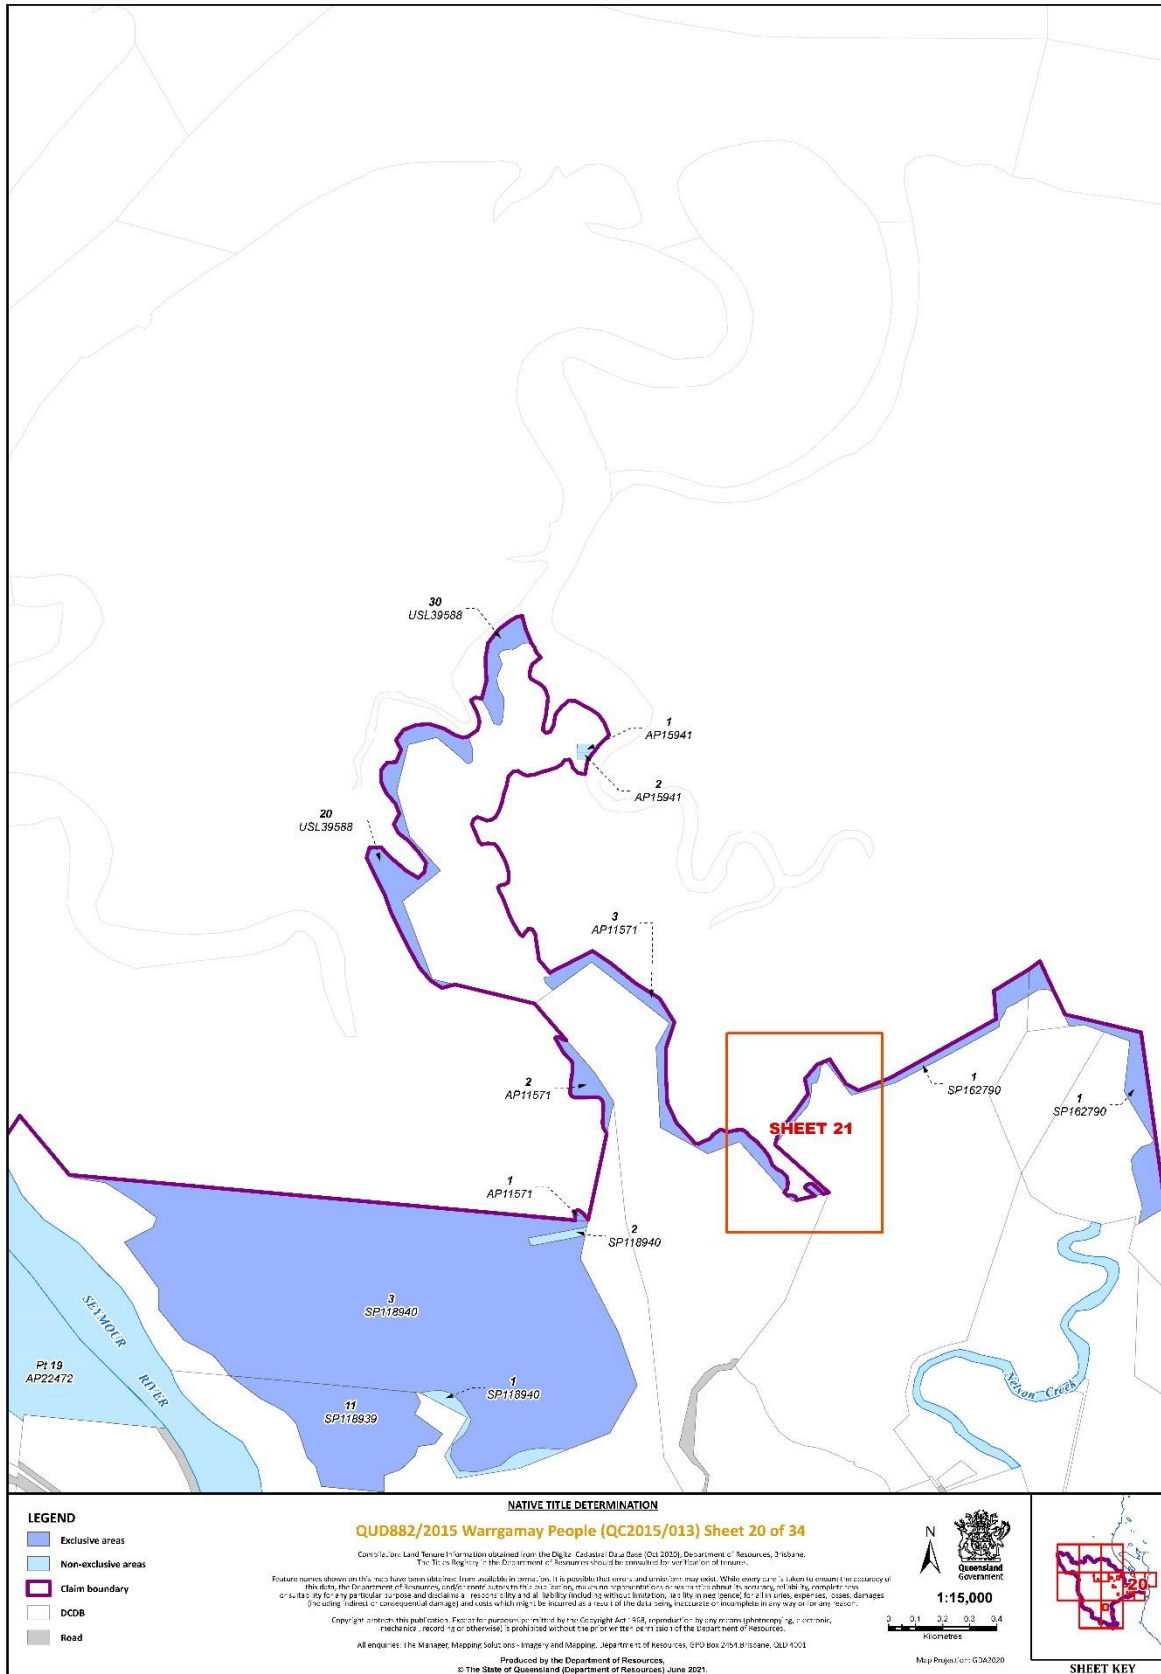

Schedule 6 – Map of Determination Area

Document Path: \\C:\CLAM\QUD882_013\Warrgamay People\NativeTitleDetermination_Map\QUD882_013\Warrgamay People_AP11571_Determination_Map\shd\shd

D:\resources\Public\NATIVE TITLE\QUD882_013\Warrgamay People\DCDB\Map\DCDB\QUD882_013\Warrgamay People_A4P_Determination_Map\shd\shd.dwg

Document Path: \\C:\CLAM\QUD\QUD882_013_Warrgamay People\QUD882_013_Warrgamay People_A4P_Determination_Map\shd\shd.dwg