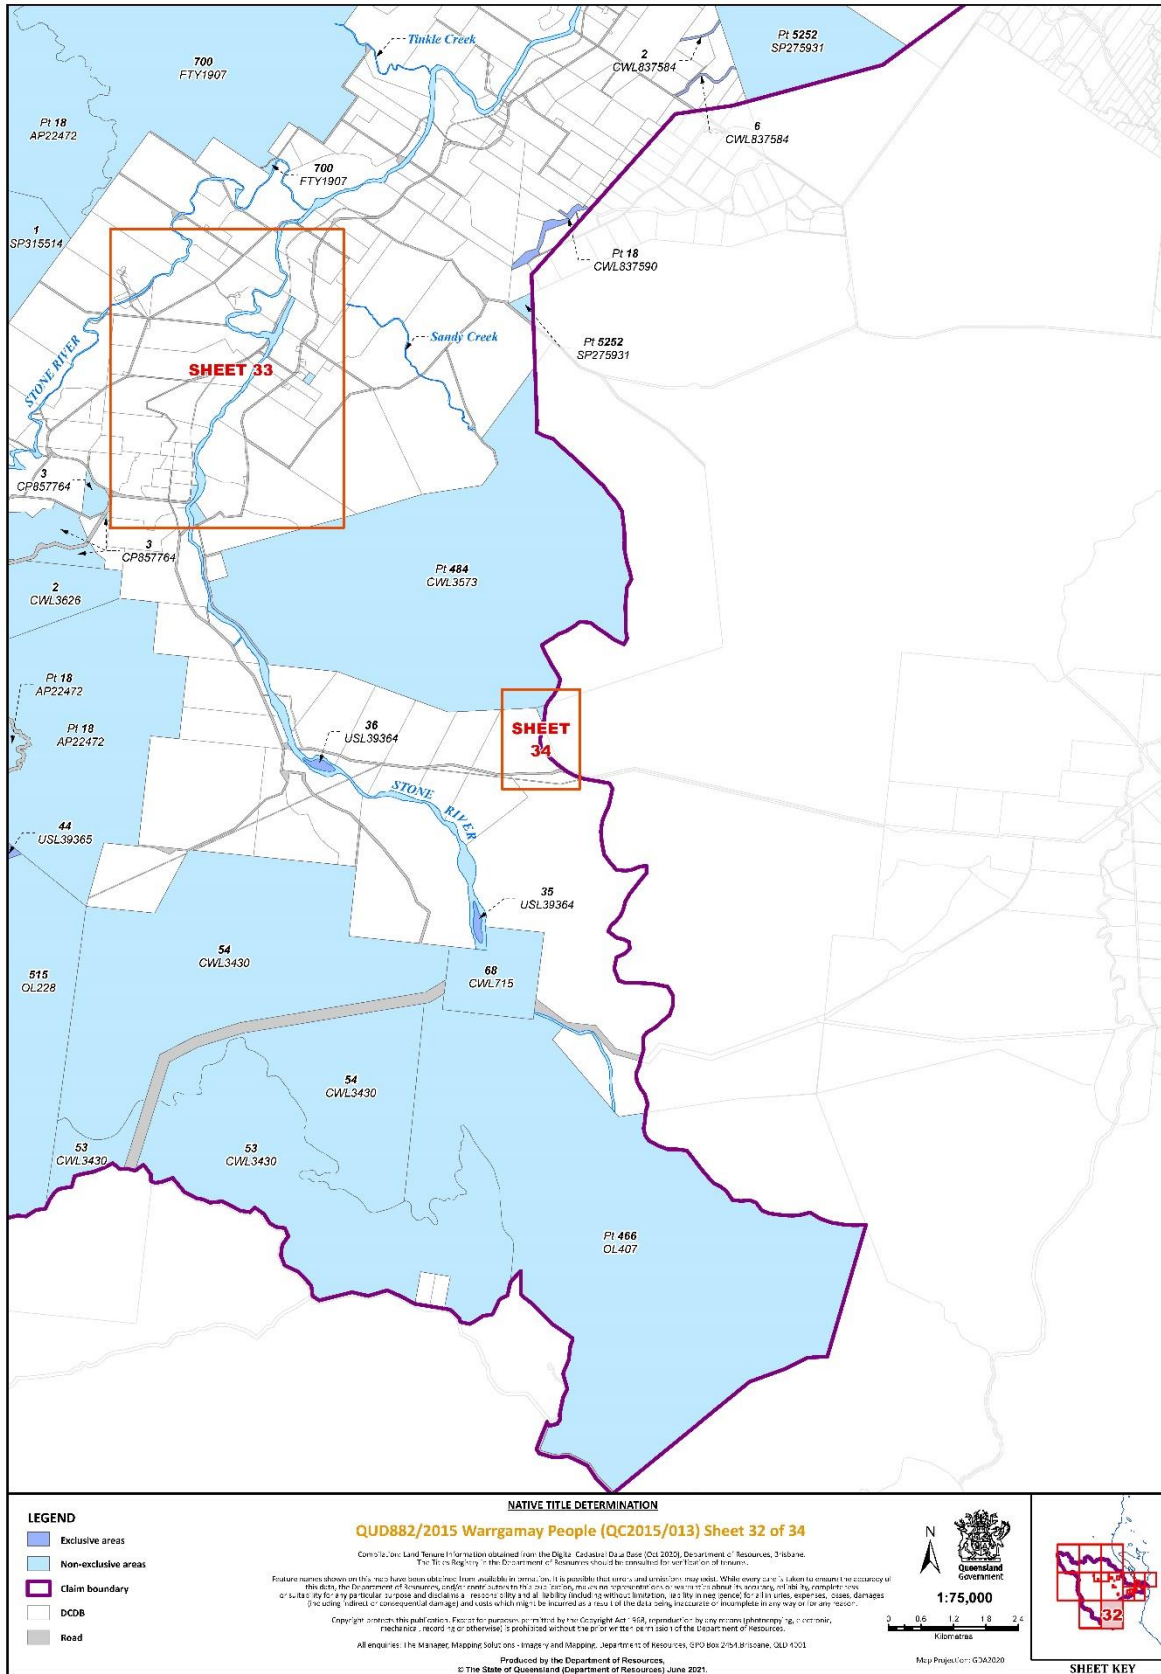

Schedule 6 – Map of Determination Area

Document Path: \\C:\CLAM\QUD882_013\Warrgamay People\NativeTitleDetermination_Map\QUD882_013\Warrgamay People_AP11571_Determination_Map\shd\shd

D:\resources\Public\NATIVE TITLE\QUD882_013\Warrgamay People\DCDB\Map\DCDB\QUD882_013\Warrgamay People_A4P_Determination_Map\shd\shd.dwg

Document Path: \\C:\CLAM\QUD\QUD882_013_Warrgamay People\QUD882_013_Warrgamay People_A4P_Determination_Map\shd\shd.dwg