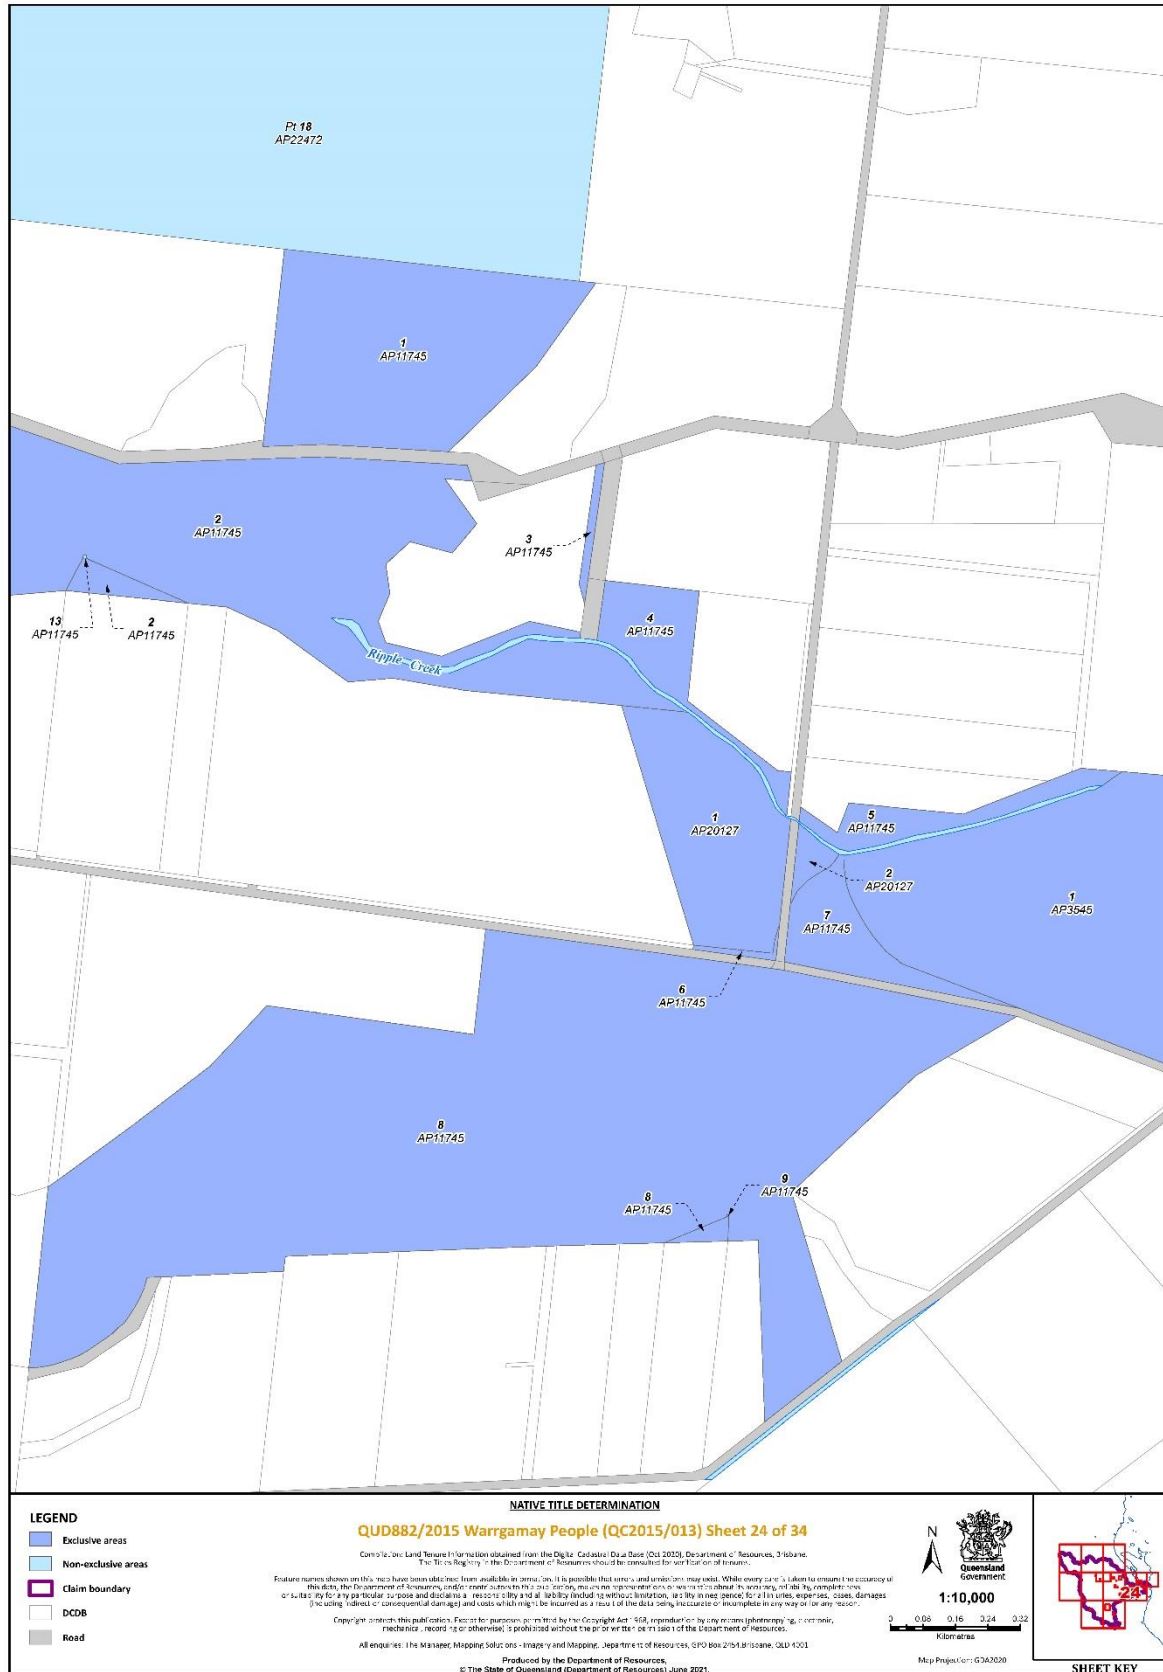

Schedule 6 – Map of Determination Area

Document Path: \\C:\CLAM\QUD882_013\Warrgamay People\NativeTitleDetermination_Map\QUD882_013\Warrgamay People_AP11571_Determination_Map\shd\shd

D:\resources\Public\NATIVE TITLE\QUD882_013\Warrgamay People\DCDB\Map\DCDB\QUD882_013\Warrgamay People_A4P_Determination_Map\shd\shd.dwg

Document Path: \\C:\CLAM\QUD\QUD882_013_Warrgamay People\QUD882_013_Warrgamay People_A4P_Determination_Map\shd\shd.dwg