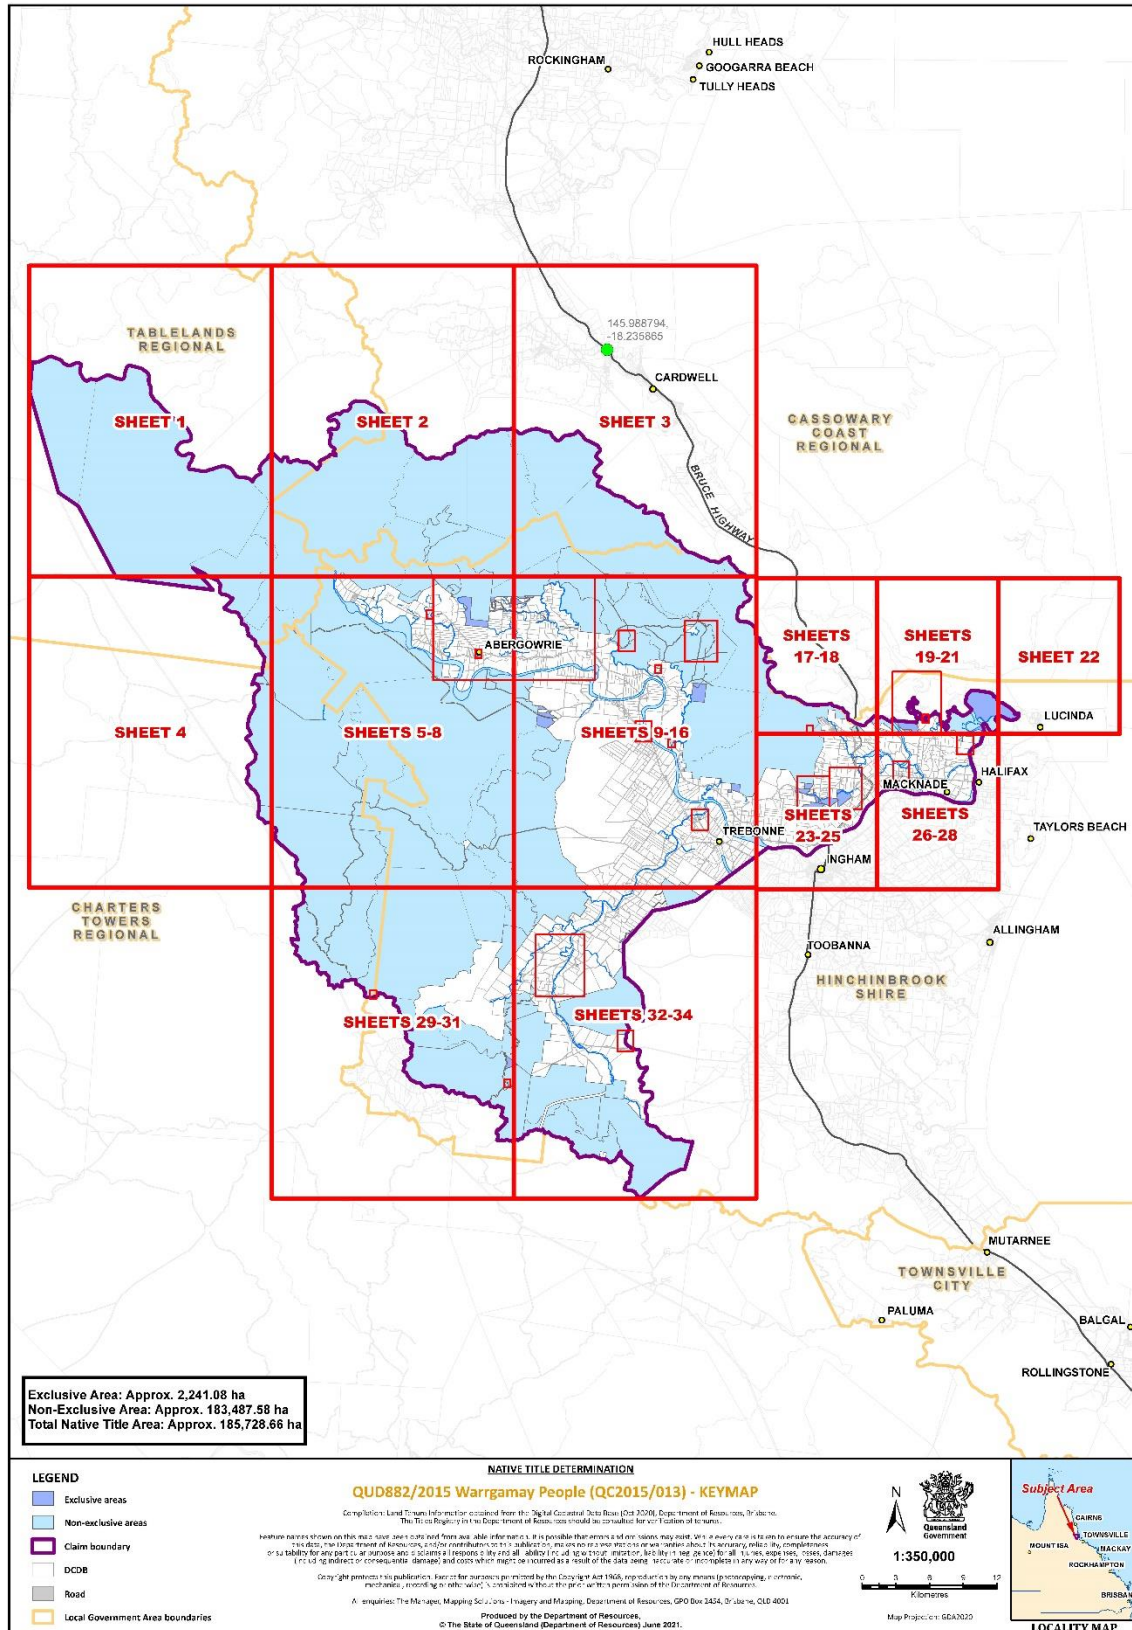

Schedule 6 – Map of Determination Area

Document Path: \\C:\CLAM\QUD882_013\Warrgamay People\NativeTitleDetermination_Map\QUD882_013\Warrgamay People_AP11571_Determination_Map\shd\shd

D:\resources\Public\NATIVE TITLE\QUD882_013\Warrgamay People\DCDB\Map\DCDB\QUD882_013\Warrgamay People_A4P_Determination_Map\shd\shd.dwg

Document Path: \\C:\CLAM\QUD\QUD882_013_Warrgamay People\QUD882_013_Warrgamay People_A4P_Determination_Map\shd\shd.dwg