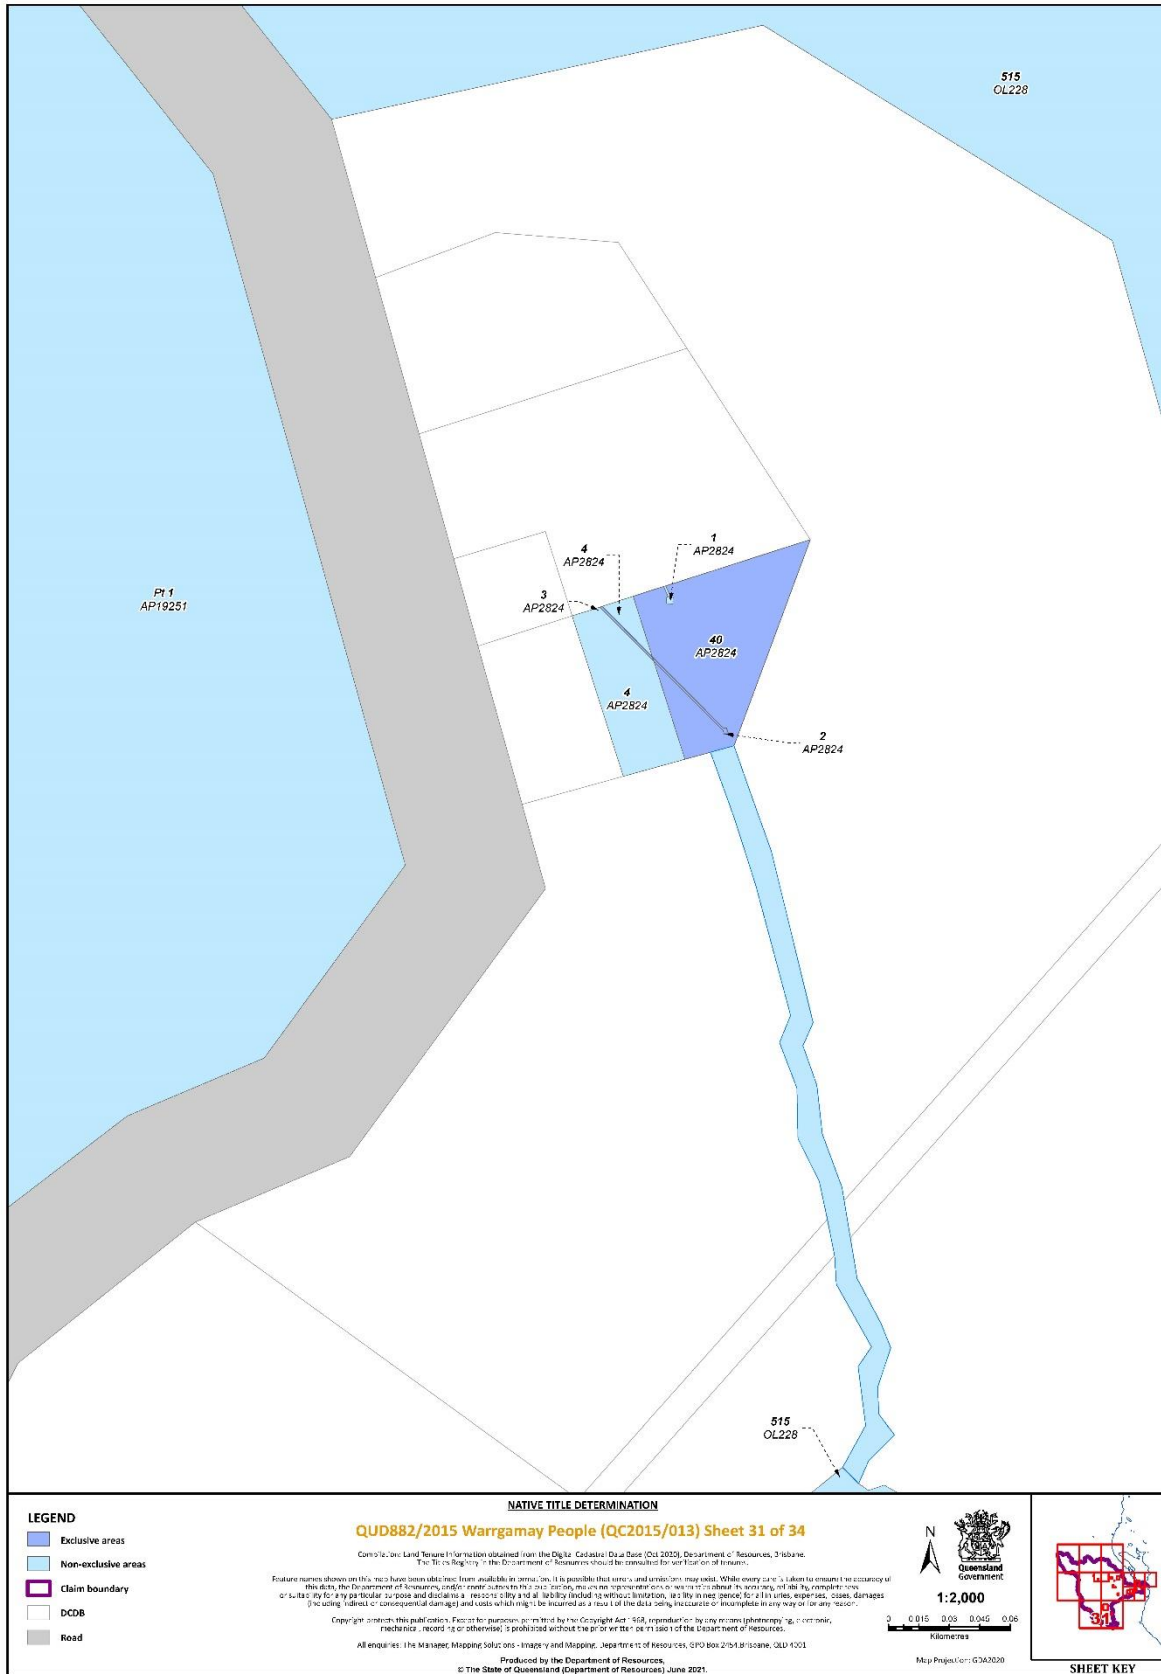

Schedule 6 – Map of Determination Area

Document Path: \\C:\CLAM\QUD882_013\Warrgamay People\NativeTitleDetermination_Map\QUD882_013\Warrgamay People_AP11571_Determination_Map\shd\shd

D:\resources\Public\NATIVE TITLE\QUD882_013\Warrgamay People\DCDB\Map\DCDB\QUD882_013\Warrgamay People_A4P_Determination_Map\shd\shd.dwg

Document Path: \\C:\CLAM\QUD\QUD882_013_Warrgamay People\QUD882_013_Warrgamay People_A4P_Determination_Map\shd\shd.dwg